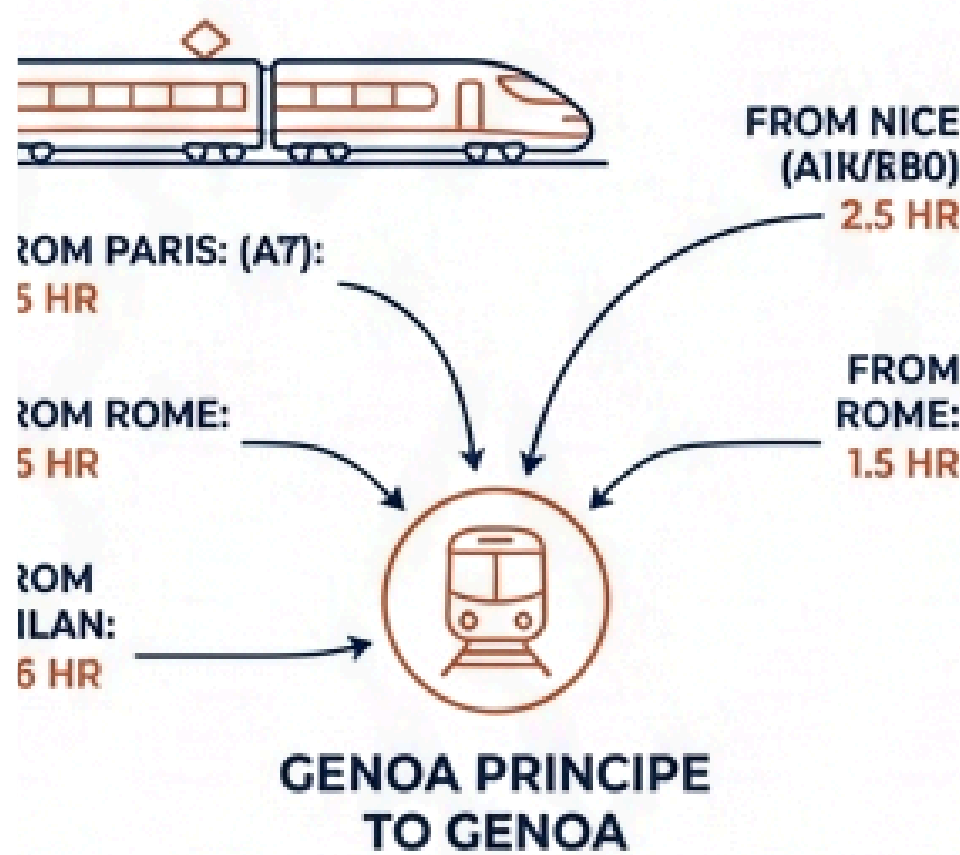

TRAVEL ROUTES TO GENOA

WMF 2026
September 2-3, 2026

AIR ✈️

Genoa GOA:
7 km

Milan Malpensa MXP:
150 km (1.5-2h)

Milan Linate LIN:
145 km (2h)

Turin TRN:
170 km (2-2.5h)

Pisa PSA:
200 km (2.5-3h)

TRAIN 🚆

From Milan:
2 hrs

From Turin:
2.5 hrs

From Rome:
4 hrs

DRIVE 🚗

A7 from Milan:
2 hrs

A26/A10 from Turin:
2-2.5 hrs

A12 from Pisa/Florence:
2.5-3 hrs

AIR ✈️

TRAIN 🚆

MIGIN 🚆

DRIVE 🚗