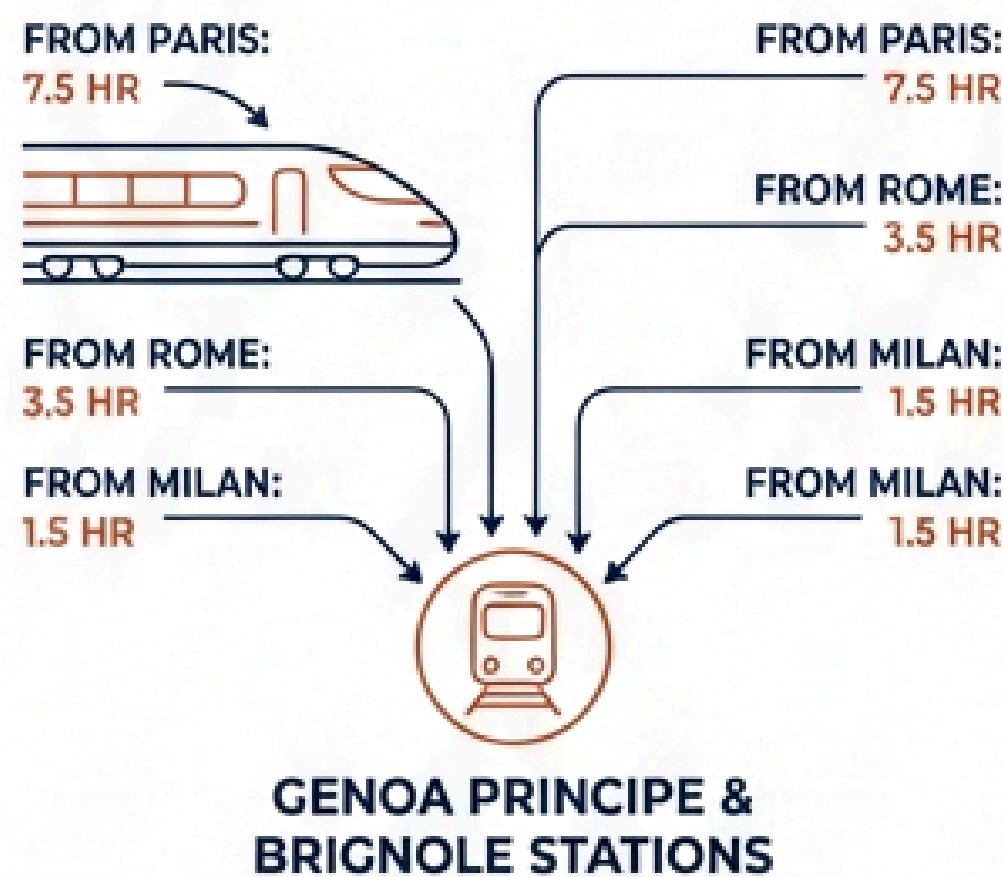

TRAVEL ROUTES TO GENOA

WMF 2026
September 2-3, 2026

AIR ✈️

Genoa GOA:
7 km

Milan Malpensa MXP:
150 km (1.5-2h)

Milan Linate LIN:
145 km (2h)

Turin TRN:
170 km (2-2.5h)

Pisa PSA:
200 km (2.5-3h)

TRAIN 🚆

From Milan:
2 hrs

From Turin:
2.5 hrs

From Rome:
4 hrs

DRIVE 🚗

A7 from Milan:
2 hrs

A26/A10 from Turin:
2-2.5 hrs

A12 from Pisa/Florence:
2.5-3 hrs

AIR ✈️

TRAIN 🚆

MIGIN 🚆

DRIVE 🚗